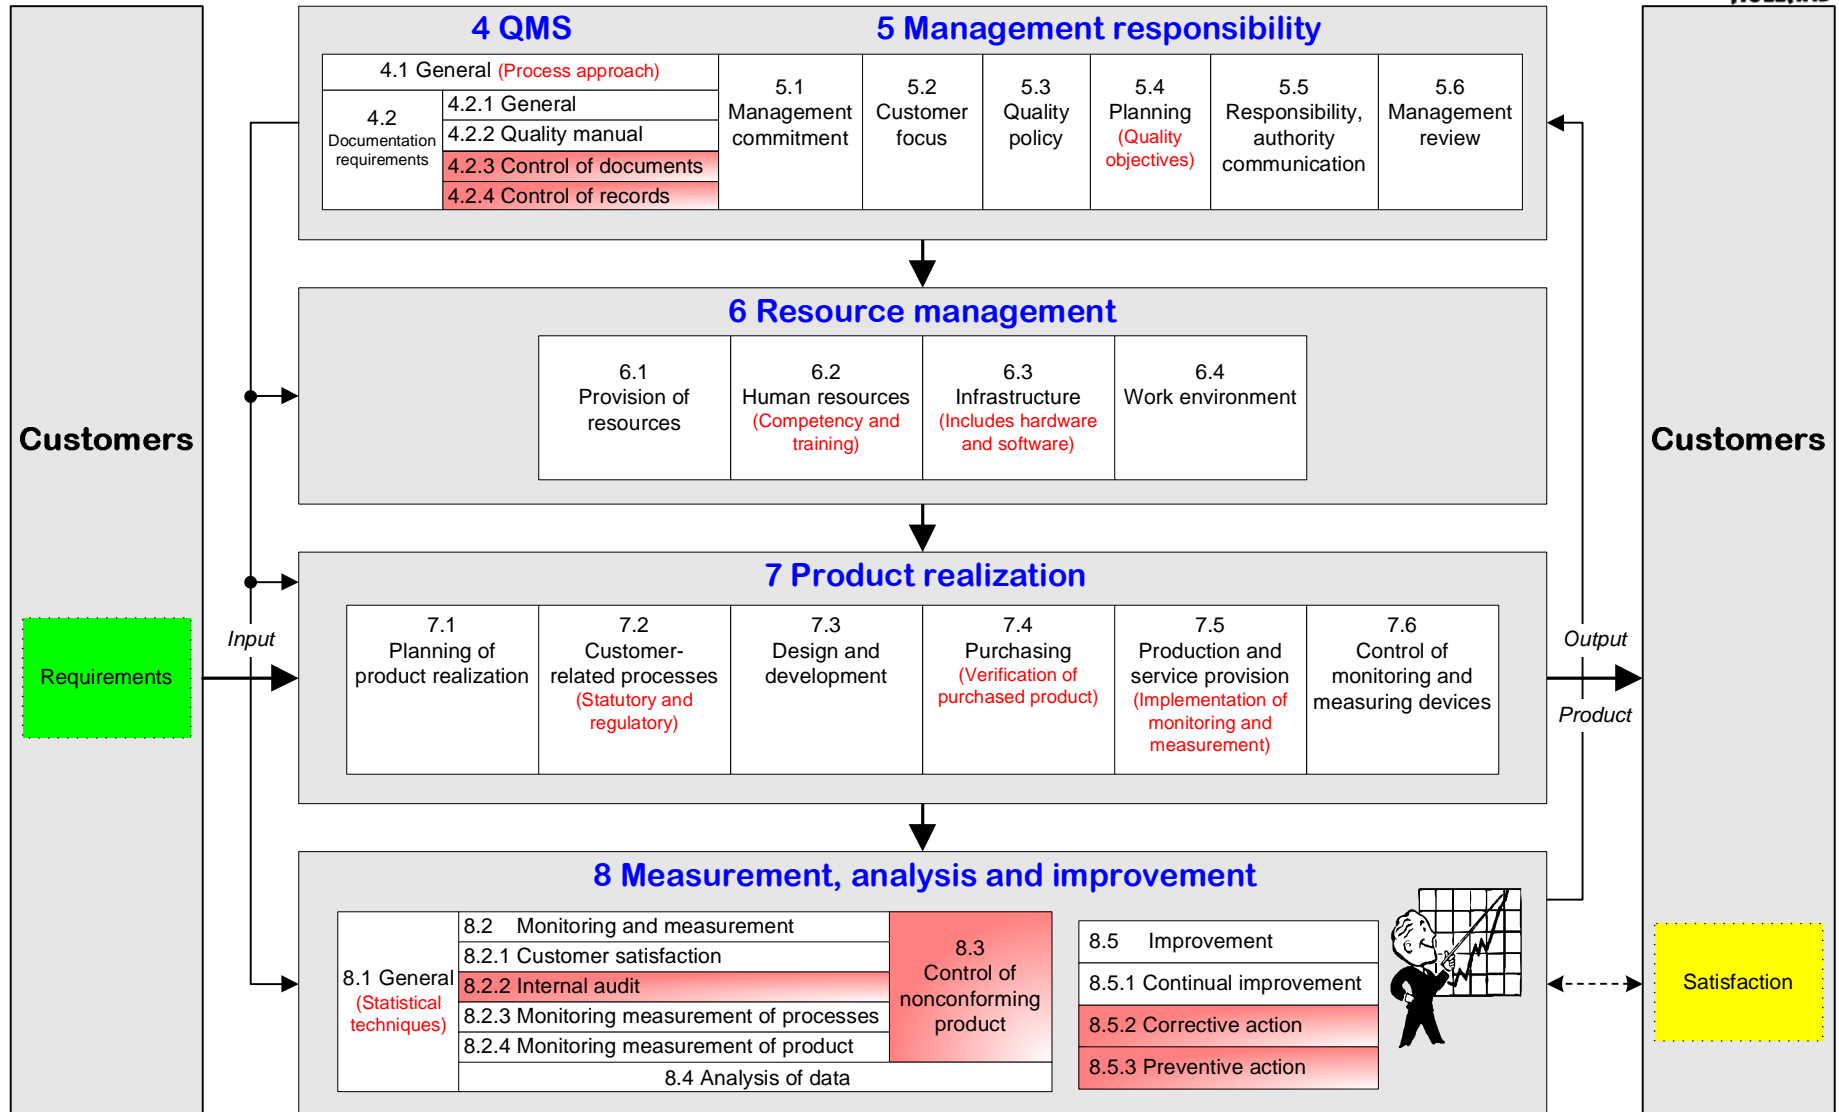

# ISO 9001:2008 Clause Jogger

© 2008 by **JAEGER HOLLAND**

NOTE Not every sub-clause is listed, the 6 shaded clauses require a "documented procedure".

ISO 9001(E) © ISO 2008